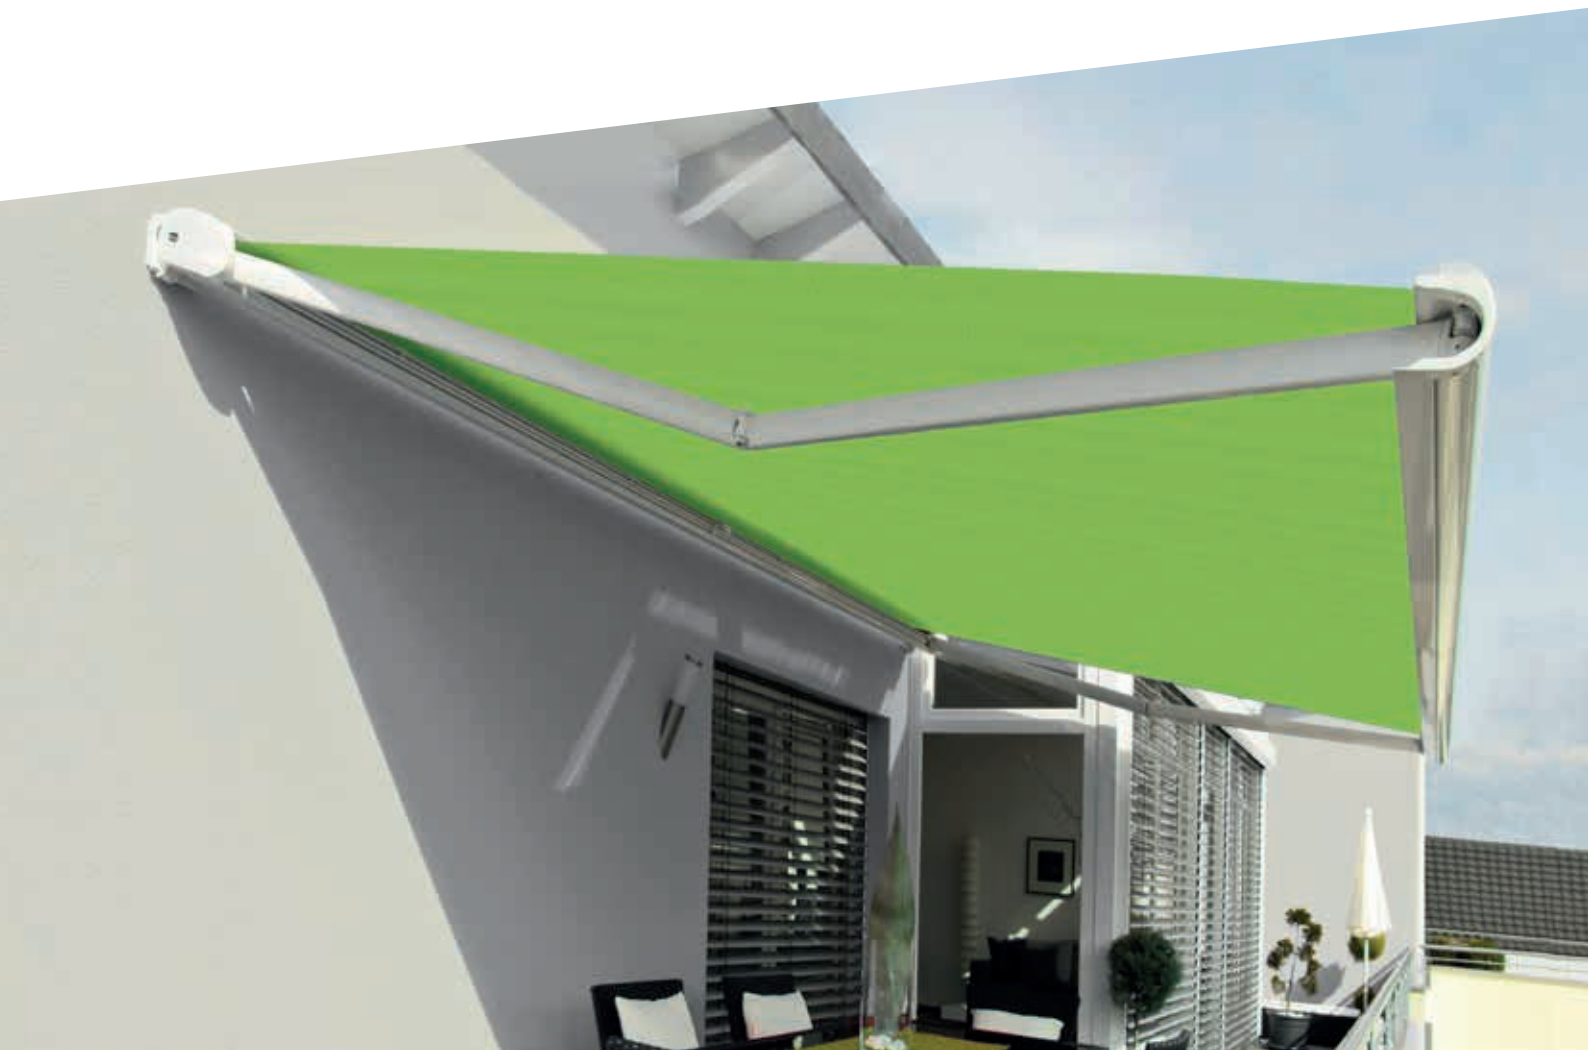

CE Made in Germany

All ERHARDT Markisenbau awnings are made in Burtenbach, Bavaria. All-round service and continuous production control guarantee high quality.