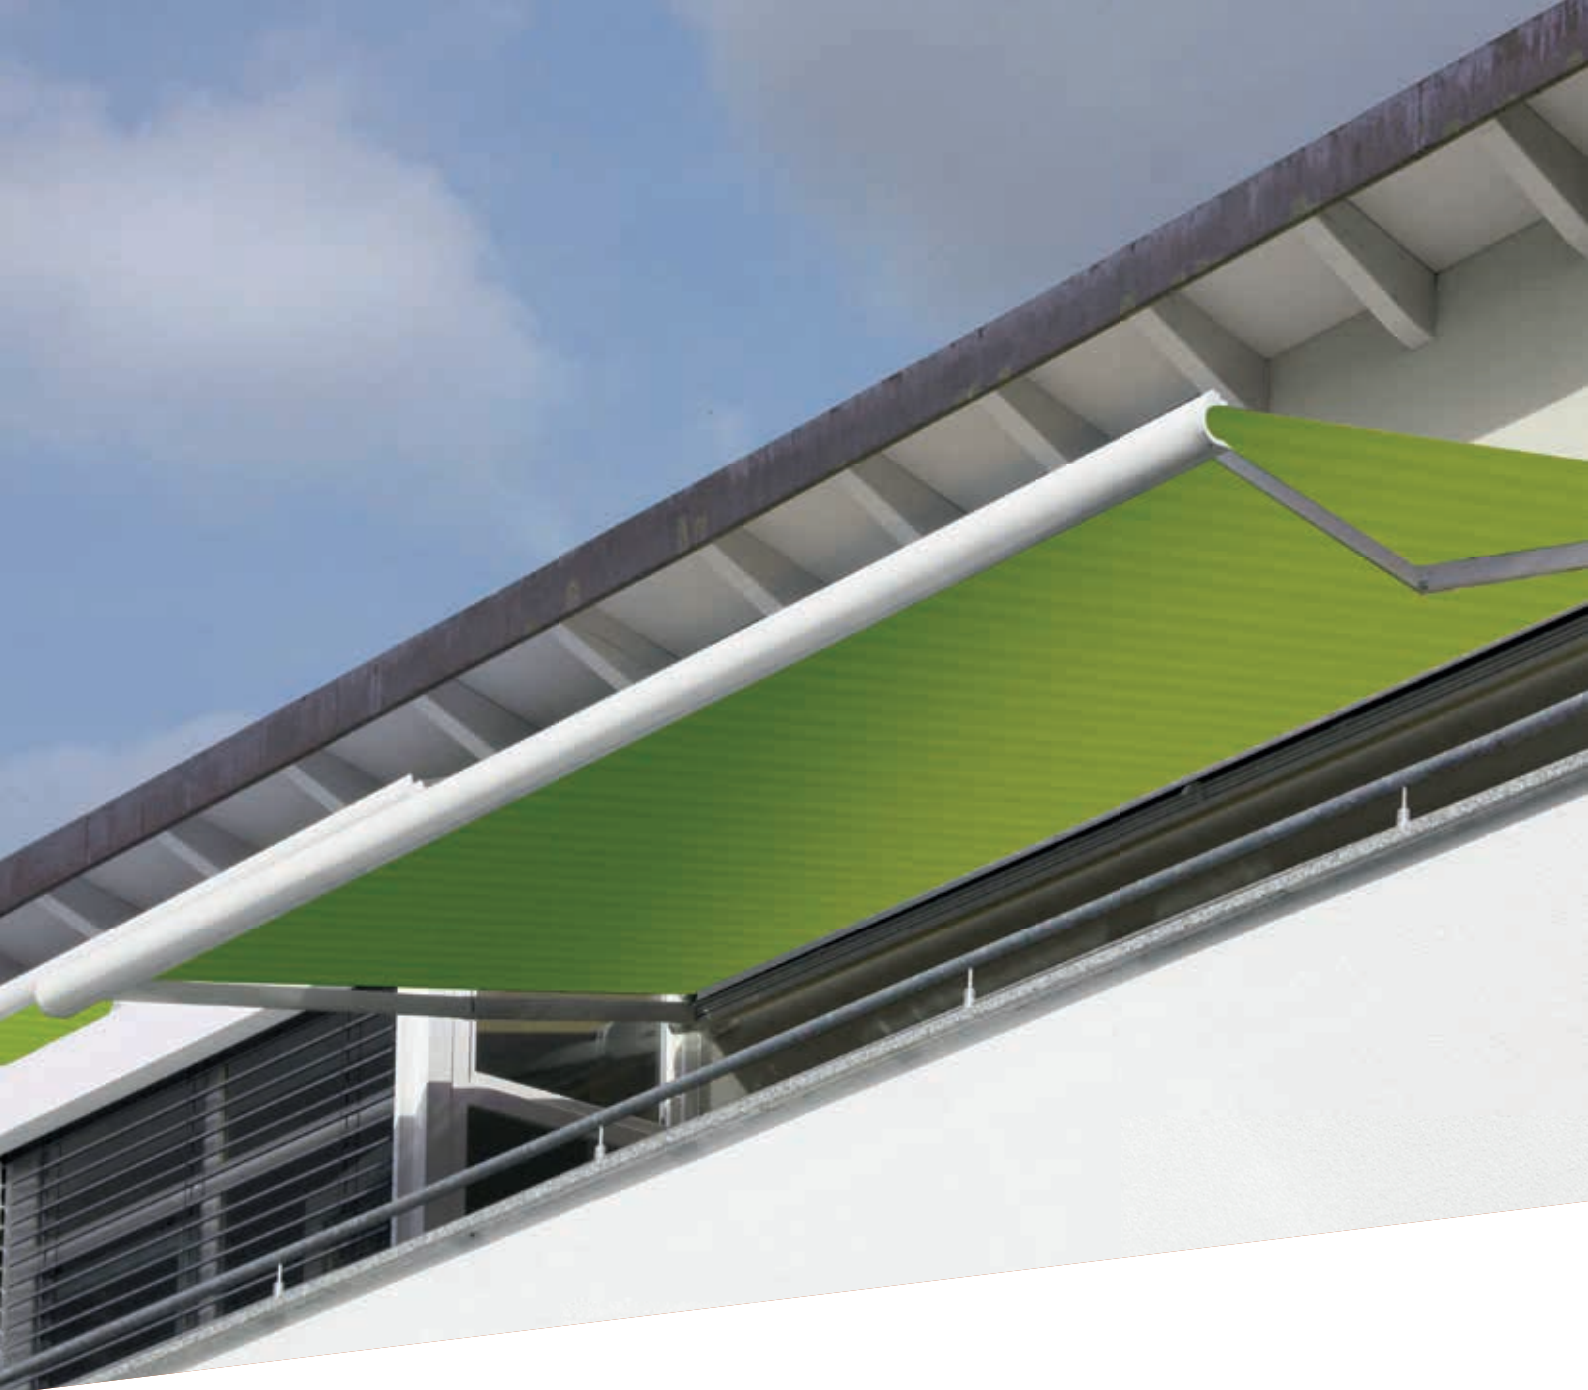

ERHARDT J

ERHARDT J

THE PROVEN CASSETTE AWNING, WHICH IS IMPRESSIVE DOWN TO THE LAST DETAIL

ERHARDT J

DESIGNED DOWN TO THE LAST DETAIL

The entire mechanism as well as the fabric are hidden in the cassette awning when in the retracted position. This ensures maximum protection from the elements while at the same time providing an unobtrusive appearance. The integrated internal gutter ensures controlled drainage. A sealing lip ensures the perfect seal of the cassette and enables gentle, quiet closing. In addition, the various brackets offer a visually and technically appealing solution for almost every mounting situation. A remote control for the motor offers even more freedom and can be ordered as an option. Durable materials and high-quality craftsmanship form the basis for sophisticated functionality.

ERHARDT J

ONE PRODUCT – MANY OPTIONS

Design

The ERHARDT J is timelessly elegant with its form language. The drop profile fully attaches itself to the cassette in its closed state, which is thus perceived as a unit.

All-round protection

The entire mechanism as well as the fabric are hidden in the cassette awning when in the retracted position. This ensures maximum protection from the elements while at the same time providing an unobtrusive appearance.

The awning's inclination angle of 0° to 40° is infinitely variable and can be adjusted with ease via an opening in the side cover. This allows you to adjust the shade individually for your outdoor area.