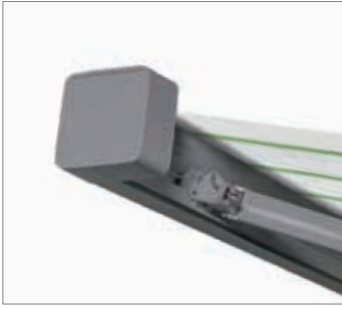

Customised angle adjustment

With an angle adjustment of between 5° - 35°, the ERHARDT Q can be customised to your favourite place, providing optimal protection.

CE Made in Germany

All ERHARDT Markisenbau awnings are made in Burtenbach, Bavaria. All-round service and continuous production control guarantee high quality.