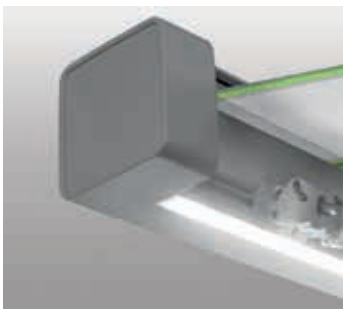

ERHARDT Q

ONE PRODUCT – MANY OPTIONS

Design

Square, linear, modern. Thus the ERHARDT Q is exactly the right awning for your exclusive terrace. The design fits perfectly with the modern architecture of your house adding the perfect accent.

All-round protection for fabric and mechanism

When the awning is retracted, the fabric and technology are completely protected in its housing, which ensuring perfect protection from the elements.