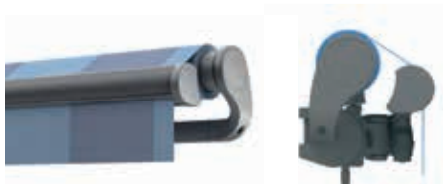

ERHARDT BS

ERHARDT BS-D

ERHARDT BS-H

ERHARDT BS is an open folding-arm awning. The fabric valance shields the folding arms from view.

ERHARDT BS-D is the same basic model as the BS, but with an additional rain cover to protect the fabric from above. The BS-D is equipped with a high-quality tilting arm bearing to ensure precision closing.

ERHARDT BS-H has a rain cover and an additional lower shell to protect the entire fabric and the mechanism. The BS-H is equipped with a high-quality tilting arm bearing to ensure precision closing.