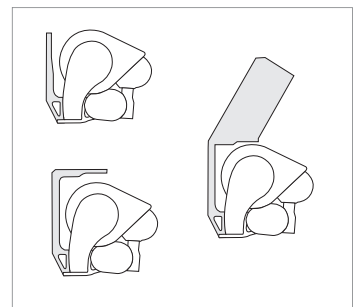

ERHARDT BS-D – with rain cover

The open folding-arm awning with rain cover offering basic protection for the rolled up fabric and mechanism from weather and dirt. The sleek drop profile with a valance provides a great deal of creative freedom, and the »Deluxe« version comes with an elegant designer drop profile.