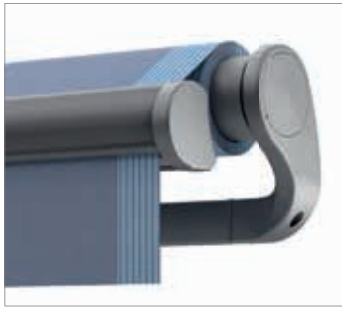

ERHARDT BS SYSTEM

ONE PRODUCT – MANY OPTIONS

Design

The sophistication of the ERHARDT BS lies in its simplicity and the modular concept – the level of protection and the design can be adapted depending on the requirements.

High-quality folding arms

The folding arms, made from extruded aluminium, ensure optimum fabric tension and are equipped with a maintenance-free stainless steel flyer chain as standard.