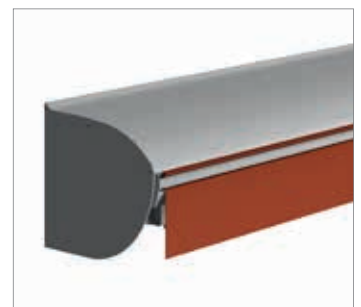

Variomatic drive

The Variomatic drive gives you lots of options and allows you to adjust the inclination continuously between 5° and 55°. At an inclination of 55°, the awning is extended diagonally downwards, giving you ideal sun protection and privacy.