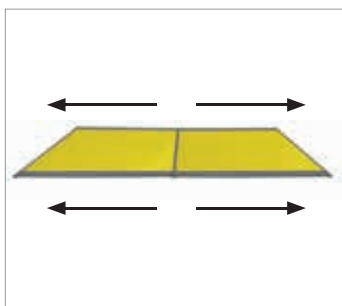

ERHARDT TM18

ONE PRODUCT MANY OPTIONS

Design

The TM18 terrace roof awning has been manufactured in a brand new, modern design. Clear, gentle contours produce a harmonious and visually pleasing overall look. The awning fits perfectly into the terrace roof, either as a covered under-glass awning or as the ideal protection from the sun as an on-roof awning.

Zip

As standard, the new guide rail is always designed with the lateral zip function on the fabric, meaning that there is no longer a light gap between the fabric and lateral guide rail.

Size

The use of state-of-the-art technology allows sizes of 600 x 450 cm for under-roof mounting and 500 x 450 cm for on-roof mounting. Larger systems are achievable by series mounting.

Flush drop profile

To complement the lateral zip function, the front drop profile closes flush, giving the awning a harmonious overall look and practically eliminating the light gap between it and the terrace roof purlin.