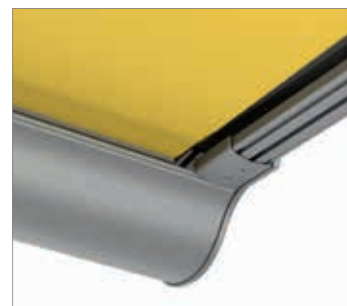

ERHARDT TM18

ONE PRODUCT MANY OPTIONS

Design

The TM18 terrace roof awning has been manufactured in a brand new, modern design. Clear, gentle contours produce a harmonious and visually pleasing overall look. The awning fits perfectly into the terrace roof, either as a covered under-glass awning or as the ideal protection from the sun as an on-roof awning.

Zip

As standard, the new guide rail is always designed with the lateral zip function on the fabric, meaning that there is no longer a light gap between the fabric and lateral guide rail.

Size

The use of state-of-the-art technology allows sizes of 600 x 450 cm for under-roof mounting and 500 x 450 cm for on-roof mounting. Larger systems are achievable by series mounting.

Flush drop profile

To complement the lateral zip function, the front drop profile closes flush, giving the awning a harmonious overall look and practically eliminating the light gap between it and the terrace roof purlin.