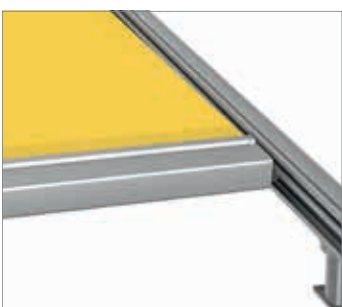

Zip

As standard, the new guide rail is always designed with the lateral zip function on the fabric, meaning that there is no longer a light gap between the fabric and lateral guide rail.

Size

The use of state-of-the-art technology allows sizes of 600 x 450 cm for under-roof mounting and 500 x 450 cm for on-roof mounting. Larger systems are achievable by series mounting.

Flush drop profile

To complement the lateral zip function, the front drop profile closes flush, giving the awning a harmonious overall look and practically eliminating the light gap between it and the terrace roof purlin.

Very easily accessible revision cover in the drop profile

Adjustments to the drop profile can be made easily from the front and from below. It is no longer necessary to extend the awning, as the access cover can be opened and closed again from the front with the minimum of fuss.