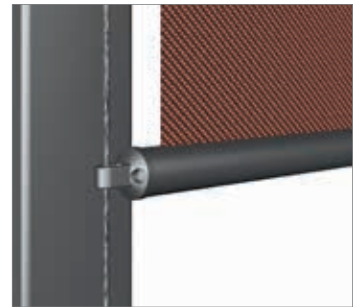

ERHARDT V R90

ERHARDT V R90

VERTICAL SUN AND VISUAL PROTECTION WITH
LATERAL STAINLESS STEEL CABLE GUIDE

ERHARDT V R90

PERFECT SUN AND VISUAL PROTECTION

The ERHARDT V R90 stands out through its slim design and elegant stainless steel guide system. The vertical awning featuring a sleek cassette and state-of-the-art technology offers perfect visual and sun protection for glass facades and terrace roofs, and the small, discreet cassette made from extruded aluminium protects the awning fabric from wind and weather when retracted.

ERHARDT V R90

ONE PRODUCT – MANY OPTIONS

Sleek design

The semicircular cassette design and the lateral stainless steel cables give the ERHARDT V R90 an extremely slim and modern feel. The vertical awning therefore suits all kinds of different styles, making it perfect for integrating into the architecture of the house.

Lateral stainless steel cable guide

The lateral guides for the drop arm profile are made of stainless steel cables and are guided through the drop arm using special technology. Not only are the cables extremely sleek, they also guarantee that the awning will run smoothly and without interruptions for many years.